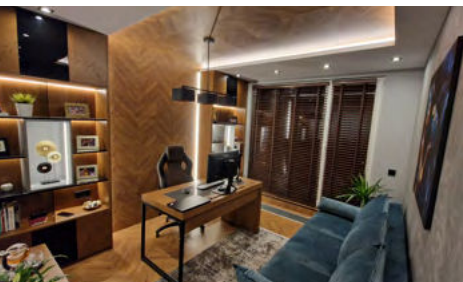

## FORESTA: COMPLEX SOLUTIONS FOR EVERY INTERIOR

The most important aspect of interior design transformation is to be sure that the realised project will look just like the one you have seen, liked, and approved on renderings, and that it will go even further. Every client deserves to be sure that the bespoke furniture fits perfectly into its places, that the mechanisms work flawlessly, the sink and the upholstery are in the right shades, and that everything is delivered in time and assembled carefully and professionally.

the materials, the fabrics and the colours, to the type of the appliances and the equipment used.

The result are scores of satisfied private and corporate clients. Interiors created by Foresta are all unique, yet all of them are alike in one thing – they have been created by experienced and dedicated professionals with passion for perfection, beauty, modern technology, and functionality.