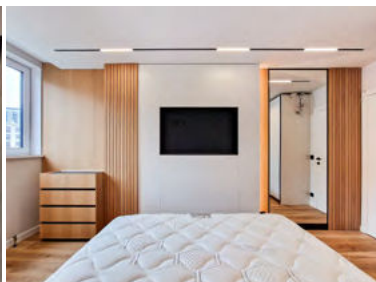

## FORESTA: COMPLEX SOLUTIONS FOR EVERY INTERIOR

The most important aspect of interior design transformation is to be sure that the realised project will look just like the one you have seen, liked, and approved on renderings, and that it will go even further. Every client deserves to be sure that the bespoke furniture fits perfectly into its places, that the mechanisms work flawlessly, the sink and the upholstery are in the right shades, and that everything is delivered in time and assembled carefully and professionally.

the materials, the fabrics and the colours, to the type of the appliances and the equipment used.

The result are scores of satisfied private and corporate clients. Interiors created by Foresta are all unique, yet all of them are alike in one thing – they have been created by experienced and dedicated professionals with passion for perfection, beauty, modern technology, and functionality.